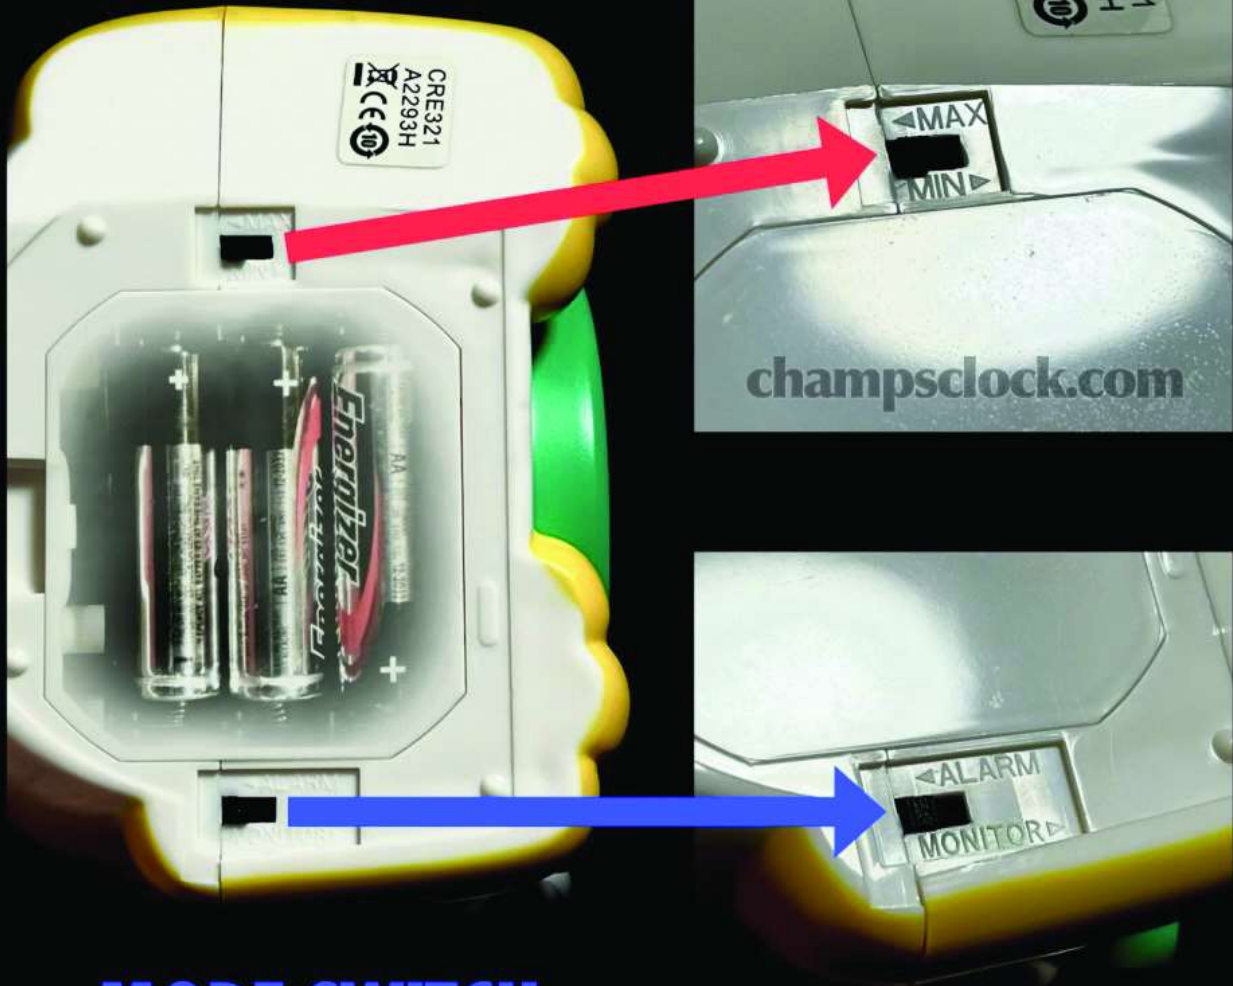

VOLUME SWITCH

Minimum or maximum volume option,
just like the original 1990's version

MODE SWITCH

Switch to monitor mode to hear a demo
of the alarm sound whenever you want,
switch to alarm mode to use the alarm

QUESTIONS? CALL OR TEXT CHAMP'S CLOCK SHOP 770-827-1132

Note: the alarm will only sound if the alarm hand is in
the vicinity of the hour hand and the red alarm silence
button on the top is released!

PRESSED

Mouth closed

DEPRESSED

(Released)

Mouth open