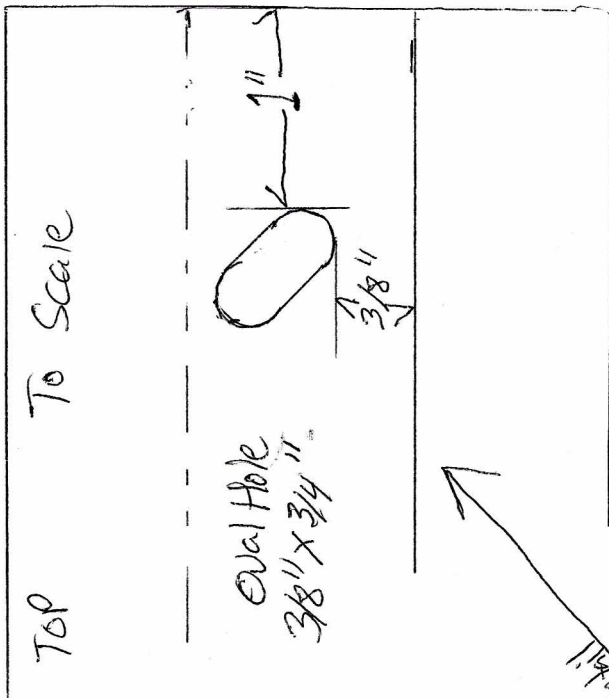

TOP

Sligh 743 Wellington Wall Clock Hanging Board - All Years

Hard Wood Construction

18 3/4" Long

3 1/8" High

1 1/4" Thick

Holes 16" on Ctr.

TOP