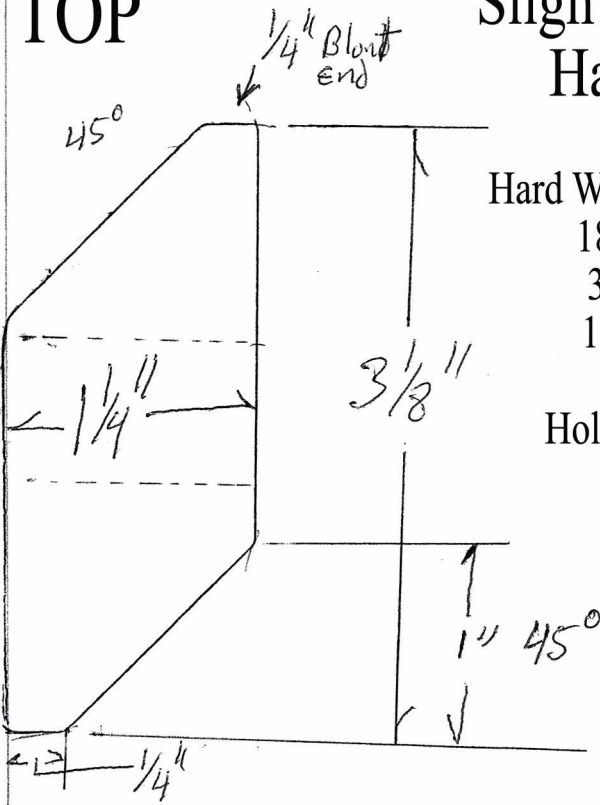

TOP

Sligh 743 Wellington Wall Clock Hanging Board - All Years

Hard Wood Construction

18 3/4" Long

3 1/8" High

1 1/4" Thick

Holes 16" on Ctr.

TOP